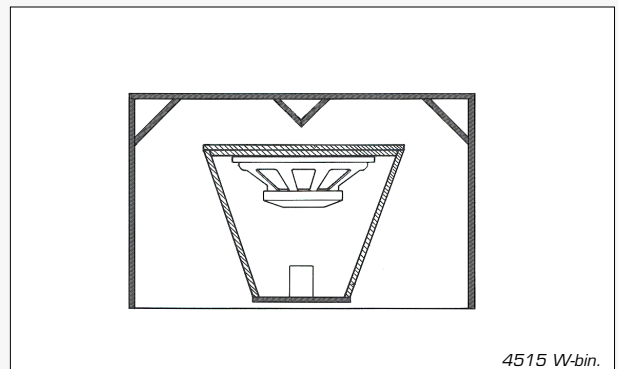

XL-bin - 4515 W-bin comparison

XL-bin.

4515 W-bin.

XL-bin

In short

The XL-bin(S) is the successor to the legendary SA 4515 W-bin. It operates with two long excursion 15" SA 1513 woofers in a Two Stage Tunnel (TST) loading arrangement. This exclusive loading principle combines the output and throw associated with hornloading, while maintaining the direct radiating accuracy.

Specifications XL-bin

XL-bin.

Sensitivity	107 dB
Weight	75 kg (165 lb)
Continuous power	800 Watt
Maximum SPL (RMS/peak)	136/140 dB
Occupied cabinet space	0,637 m ³ (22.5 cu. feet)
Maximum linear cone excursion	23 mm (0.91 in.)
Kick proof protective grill	Yes
Flip-handles on road version	Yes
Direct radiating arrangement	Yes
CNC optimized and braced construction	Yes

Specifications 4515 W-bin

4515 W-bin.

Sensitivity	105 dB
Weight	117 kg (257 lb)
Continuous power	400 Watt
Maximum SPL (RMS/peak)	131/134 dB
Occupied cabinet space	0,785 m ³ (27.7 cu. feet)
Maximum linear cone excursion	16 mm (0.63 in.)
Kick proof protective grill	No
Flip-handles on road version	No
Direct radiating arrangement	No
CNC optimized and braced construction	No