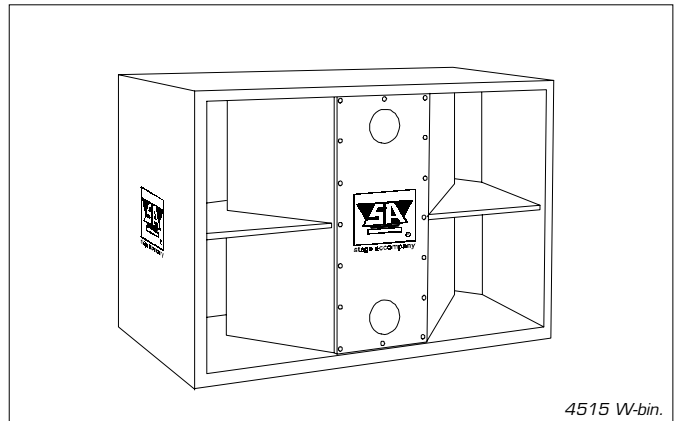

XL-bin - 4515 W-bin comparison

XL-bin.

4515 W-bin.

XL-bin

In short

The XL-bin(S) is the successor to the legendary SA 4515 W-bin. It operates with two long excursion 15" SA 1513 woofers in a Two Stage Tunnel (TST) loading arrangement. This exclusive loading principle combines the output and throw associated with hornloading, while maintaining the direct radiating accuracy.

4515 W-bin

In short

The 4515 W-bin which was in production from 1979 to 1986, is still in use around the world today. It was a classic folded horn system, originally equipped with two JBL 2225 15" loudspeakers. The 4515 W-bin was mainly used in situations where extreme high bass output was required.

Specifications XL-bin

XL-bin.

Sensitivity	107 dB
Weight	75 kg (165 lb)
Continuous power	800 Watt
Maximum SPL (RMS/peak)	136/140 dB
Occupied cabinet space	0,637 m ³ (22.5 cu. feet)
Maximum linear cone excursion	23 mm (0.91 in.)
Kick proof protective grill	Yes
Flip-handles on road version	Yes
Direct radiating arrangement	Yes
CNC optimized and braced construction	Yes

Specifications 4515 W-bin

4515 W-bin.

Sensitivity	105 dB
Weight	117 kg (257 lb)
Continuous power	400 Watt
Maximum SPL (RMS/peak)	131/134 dB
Occupied cabinet space	0,785 m ³ (27.7 cu. feet)
Maximum linear cone excursion	16 mm (0.63 in.)
Kick proof protective grill	No
Flip-handles on road version	No
Direct radiating arrangement	No
CNC optimized and braced construction	No