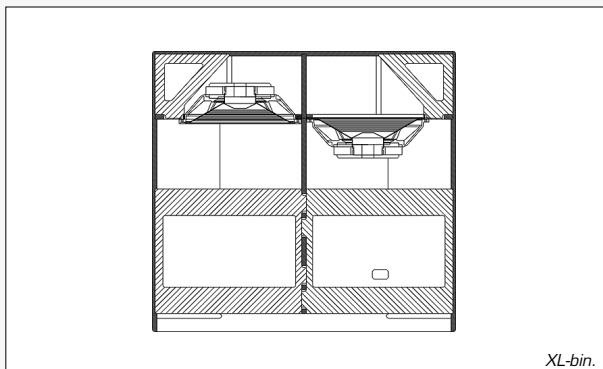

XL-bin - 4515 W-bin comparison

XL-bin.

4515 W-bin.

XL-bin

In short

The XL-bin(S) is the successor to the legendary SA 4515 W-bin. It operates with two long excursion 15" SA 1513 woofers in a Two Stage Tunnel (TST) loading arrangement. This exclusive loading principle combines the output and throw associated with hornloading, while maintaining the direct radiating accuracy.

Specifications XL-bin

XL-bin.

Sensitivity	107 dB
Weight	75 kg (165 lb)
Continuous power	800 Watt
Maximum SPL (RMS/peak)	136/140 dB
Occupied cabinet space	0,637 m ³ (22.5 cu. feet)
Maximum linear cone excursion	23 mm (0.91 in.)
Kick proof protective grill	Yes
Flip-handles on road version	Yes
Direct radiating arrangement	Yes
CNC optimized and braced construction	Yes

Specifications 4515 W-bin

4515 W-bin.

Sensitivity	105 dB
Weight	117 kg (257 lb)
Continuous power	400 Watt
Maximum SPL (RMS/peak)	131/134 dB
Occupied cabinet space	0,785 m ³ (27.7 cu. feet)
Maximum linear cone excursion	16 mm (0.63 in.)
Kick proof protective grill	No
Flip-handles on road version	No
Direct radiating arrangement	No
CNC optimized and braced construction	No